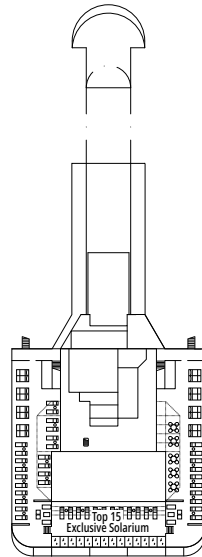

CHILDREN OUTDOOR POOL & GAMES

DECK 14
PASCOLI

DECK 15
ALFIERI