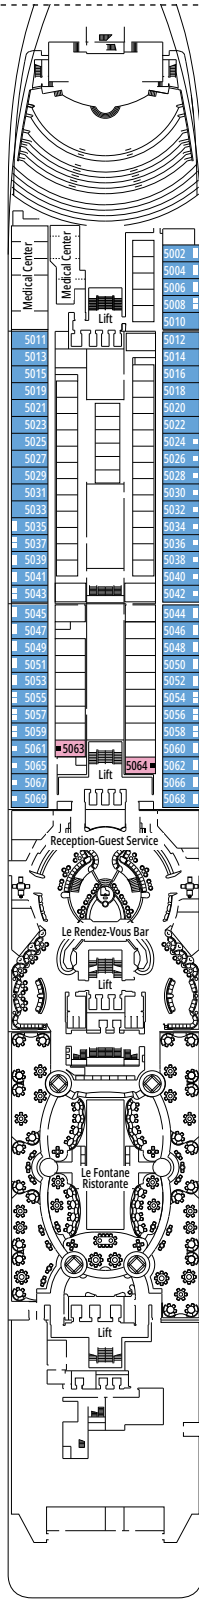

MSC POESIA

DECK PLANS

DECK PLANS & ACCOMMODATIONS

1.223 CABINS
3.223 GUESTS

BAR DEI POETI

LEGEND

▲	Sofa bed
◆	Double sofa bed
■	3 rd bed is a pullman bed
■ ■	3 rd and 4 th beds are pullman beds
↔	Connecting cabins
H	Cabin for guests with disabilities or reduced mobility
B	Cabin with bathtub
⦿	Cabin with obstructed view
■ ▨	Balcony with side view or shadow

CABIN CATEGORIES

MSC Yacht Club Royal Suite with Whirlpool Bath	YC3	15
MSC Yacht Club Two-Room Grand Suite	YCL	11-15
MSC Yacht Club Deluxe Suite	YC1	15
MSC Yacht Club Interior Suite	YIN	14
Deluxe Balcony Aurea	BA	9-11
Premium Balcony	BL2	10-12
Premium Balcony	BL1	8-9
Deluxe Balcony	BR2	10-12
Deluxe Balcony	BR1	8-9
Deluxe Balcony with Partial View	BP	12
Deluxe Ocean View	OR2	8
Deluxe Ocean View	OR1	5
Deluxe Ocean View with Obstructed View	OO	8
Deluxe Interior	IR2	12-14
Deluxe Interior	IR1	5-11

- All cabins have one double bed convertible to two single beds, except in cabins for guests with disabilities or reduced mobility (H).
- 3rd bed is available in all categories except MSC Yacht Club Interior Suite.
- 4th bed is available in all categories except MSC Yacht Club Interior Suite and MSC Yacht Club Deluxe Suite
- MSC Yacht Club Royal Suite with Whirlpool Bath can accommodate up to 6 guests
- Our ships offer the possibility of combining 2 connecting cabins based on the ship class. Call our Contact Center to choose the best accommodation for you.

Ship configuration, data and descriptions may be subject to change depending on the season and on the destination and must be verified at the time of booking.

CASINO ROYAL

BAR SMERALDO

DECK 4
BOCCACCIO

DECK 5
PETRARCA