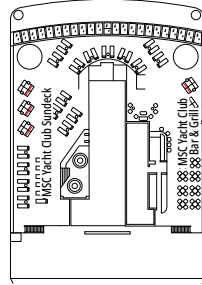

CHILDREN OUTDOOR POOL & GAMES

DECK 14
PASCOLI

DECK 15
ALFIERI