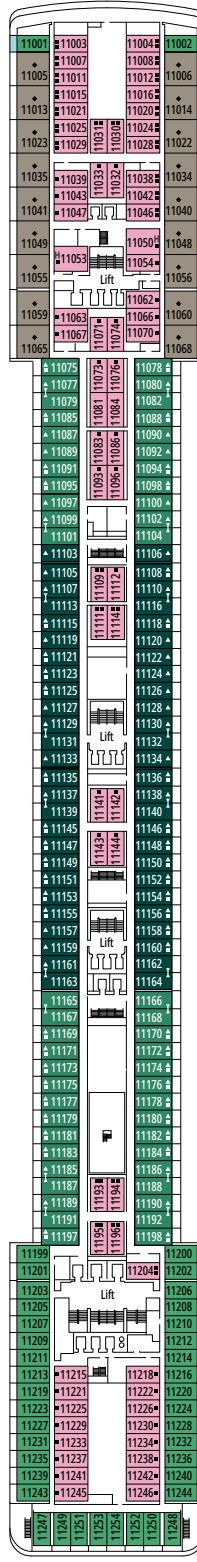

MSC POESIA

DECK PLANS

DECK PLANS & ACCOMMODATIONS

1.223 CABINS
3.223 GUESTS

BAR DEI POETI

LEGEND

▲	Sofa bed
◆	Double sofa bed
■	3 rd bed is a pullman bed
■ ■	3 rd and 4 th beds are pullman beds
↔	Connecting cabins
H	Cabin for guests with disabilities or reduced mobility
B	Cabin with bathtub
⦿	Cabin with obstructed view
■ ▨	Balcony with side view or shadow

CABIN CATEGORIES

MSC Yacht Club Royal Suite with Whirlpool Bath	YC3	15
MSC Yacht Club Two-Room Grand Suite	YCL	11-15
MSC Yacht Club Deluxe Suite	YC1	15
MSC Yacht Club Interior Suite	YIN	14
Deluxe Balcony Aurea	BA	9-11
Premium Balcony	BL2	10-12
Premium Balcony	BL1	8-9
Deluxe Balcony	BR2	10-12
Deluxe Balcony	BR1	8-9
Deluxe Balcony with Partial View	BP	12
Deluxe Ocean View	OR2	8
Deluxe Ocean View	OR1	5
Deluxe Ocean View with Obstructed View	OO	8
Deluxe Interior	IR2	12-14
Deluxe Interior	IR1	5-11

Ship configuration, data and descriptions may be subject to change depending on the season and on the destination and must be verified at the time of booking.

CASINO ROYAL

BAR SMERALDO

DECK 4
BOCCACCIO

DECK 5
PETRARCA

DECK 6
DANTE

DECK 7
MANZONI

DECK 8
TASSO

MOJITO BAR

CORAL BAY

DECK 9
UNGARETTI

DECK 10
CARDUCCI

DECK 11
D'ANNUNZIO