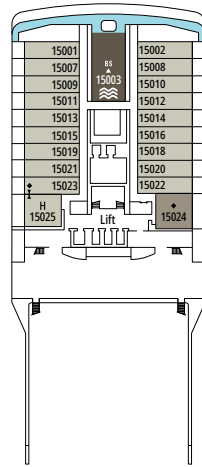

CHILDREN OUTDOOR POOL & GAMES

DECK 14
PASCOLI

DECK 15
ALFIERI