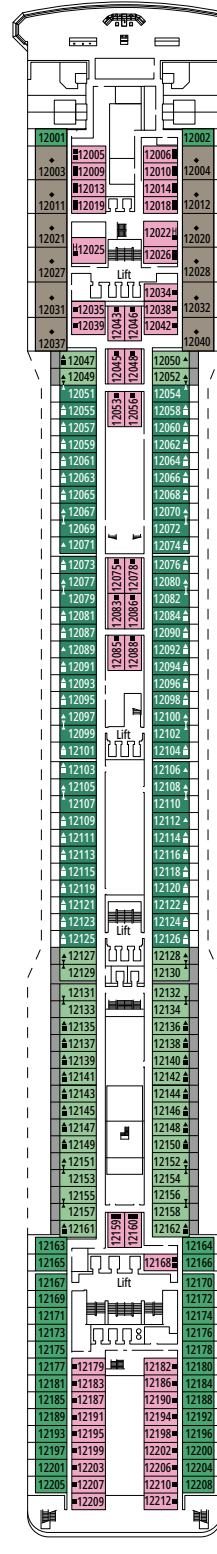

MSC POESIA

DECK PLANS

DECK PLANS & ACCOMMODATIONS

1.223 CABINS
3.223 GUESTS

BAR DEI POETI

LEGEND

▲	Sofa bed
◆	Double sofa bed
■	3 rd bed is a pullman bed
■ ■	3 rd and 4 th beds are pullman beds
↔	Connecting cabins
H	Cabin for guests with disabilities or reduced mobility
B	Cabin with bathtub
⦿	Cabin with obstructed view
■ ▨	Balcony with side view or shadow

CABIN CATEGORIES

MSC Yacht Club Royal Suite with Whirlpool Bath	YC3	15
MSC Yacht Club Two-Room Grand Suite	YCL	11-15
MSC Yacht Club Deluxe Suite	YC1	15
MSC Yacht Club Interior Suite	YIN	14
Deluxe Balcony Aurea	BA	9-11
Premium Balcony	BL2	10-12
Premium Balcony	BL1	8-9
Deluxe Balcony	BR2	10-12
Deluxe Balcony	BR1	8-9
Deluxe Balcony with Partial View	BP	12
Deluxe Ocean View	OR2	8
Deluxe Ocean View	OR1	5
Deluxe Ocean View with Obstructed View	OO	8
Deluxe Interior	IR2	12-14
Deluxe Interior	IR1	5-11

Ship configuration, data and descriptions may be subject to change depending on the season and on the destination and must be verified at the time of booking.

CASINO ROYAL

BAR SMERALDO

DECK 4
BOCCACCIO

DECK 5
PETRARCA

DECK 6
DANTE

DECK 7
MANZONI

DECK 8
TASSO

MOJITO BAR

CORAL BAY

DECK 9
UNGARETTI

DECK 10
CARDUCCI

DECK 11
D'ANNUNZIO