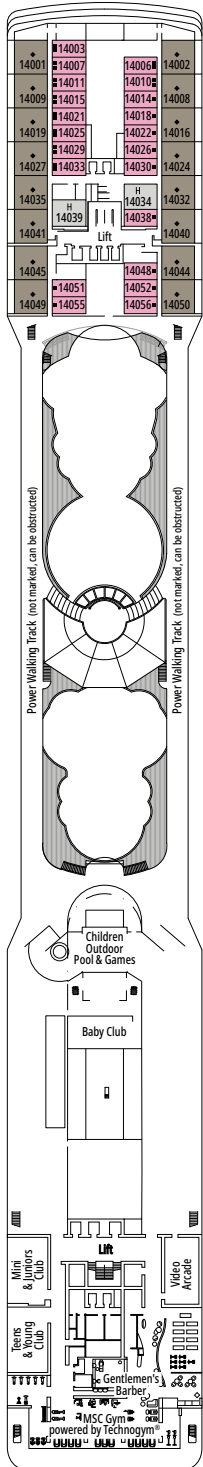

CHILDREN OUTDOOR POOL & GAMES

DECK 14
PASCOLI

DECK 15
ALFIERI