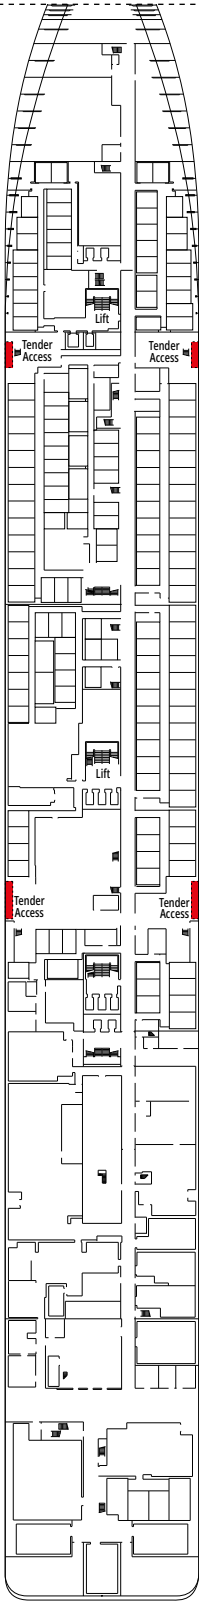

MSC POESIA

DECK PLANS

DECK PLANS & ACCOMMODATIONS

1.223 CABINS
3.223 GUESTS

BAR DEI POETI

LEGEND

▲	Sofa bed
◆	Double sofa bed
■	3 rd bed is a pullman bed
■ ■	3 rd and 4 th beds are pullman beds
↔	Connecting cabins
H	Cabin for guests with disabilities or reduced mobility
B	Cabin with bathtub
⦿	Cabin with obstructed view
■ ▨	Balcony with side view or shadow

CABIN CATEGORIES

MSC Yacht Club Royal Suite with Whirlpool Bath	YC3	15
MSC Yacht Club Two-Room Grand Suite	YCL	11-15
MSC Yacht Club Deluxe Suite	YC1	15
MSC Yacht Club Interior Suite	YIN	14
Deluxe Balcony Aurea	BA	9-11
Premium Balcony	BL2	10-12
Premium Balcony	BL1	8-9
Deluxe Balcony	BR2	10-12
Deluxe Balcony	BR1	8-9
Deluxe Balcony with Partial View	BP	12
Deluxe Ocean View	OR2	8
Deluxe Ocean View	OR1	5
Deluxe Ocean View with Obstructed View	OO	8
Deluxe Interior	IR2	12-14
Deluxe Interior	IR1	5-11

- All cabins have one double bed convertible to two single beds, except in cabins for guests with disabilities or reduced mobility (H).
- 3rd bed is available in all categories except MSC Yacht Club Interior Suite.
- 4th bed is available in all categories except MSC Yacht Club Interior Suite and MSC Yacht Club Deluxe Suite
- MSC Yacht Club Royal Suite with Whirlpool Bath can accommodate up to 6 guests
- Our ships offer the possibility of combining 2 connecting cabins based on the ship class. Call our Contact Center to choose the best accommodation for you.

Ship configuration, data and descriptions may be subject to change depending on the season and on the destination and must be verified at the time of booking.

CASINO ROYAL

BAR SMERALDO

DECK 4
BOCCACCIO

DECK 5
PETRARCA