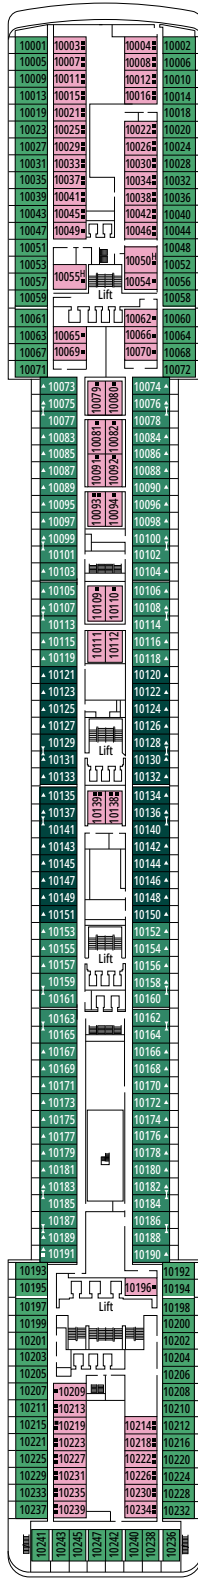

MSC POESIA

DECK PLANS

DECK PLANS & ACCOMMODATIONS

1.223 CABINS
3.223 GUESTS

BAR DEI POETI

LEGEND

▲	Sofa bed
◆	Double sofa bed
■	3 rd bed is a pullman bed
■ ■	3 rd and 4 th beds are pullman beds
↔	Connecting cabins
H	Cabin for guests with disabilities or reduced mobility
B	Cabin with bathtub
⦿	Cabin with obstructed view
■ ▨	Balcony with side view or shadow

CABIN CATEGORIES

MSC Yacht Club Royal Suite with Whirlpool Bath	YC3	15
MSC Yacht Club Two-Room Grand Suite	YCL	11-15
MSC Yacht Club Deluxe Suite	YC1	15
MSC Yacht Club Interior Suite	YIN	14
Deluxe Balcony Aurea	BA	9-11
Premium Balcony	BL2	10-12
Premium Balcony	BL1	8-9
Deluxe Balcony	BR2	10-12
Deluxe Balcony	BR1	8-9
Deluxe Balcony with Partial View	BP	12
Deluxe Ocean View	OR2	8
Deluxe Ocean View	OR1	5
Deluxe Ocean View with Obstructed View	OO	8
Deluxe Interior	IR2	12-14
Deluxe Interior	IR1	5-11

Ship configuration, data and descriptions may be subject to change depending on the season and on the destination and must be verified at the time of booking.

CASINO ROYAL

BAR SMERALDO

DECK 4
BOCCACCIO

DECK 5
PETRARCA

DECK 6
DANTE

DECK 7
MANZONI

DECK 8
TASSO

MOJITO BAR

CORAL BAY

DECK 9
UNGARETTI

DECK 10
CARDUCCI

DECK 11
D'ANNUNZIO