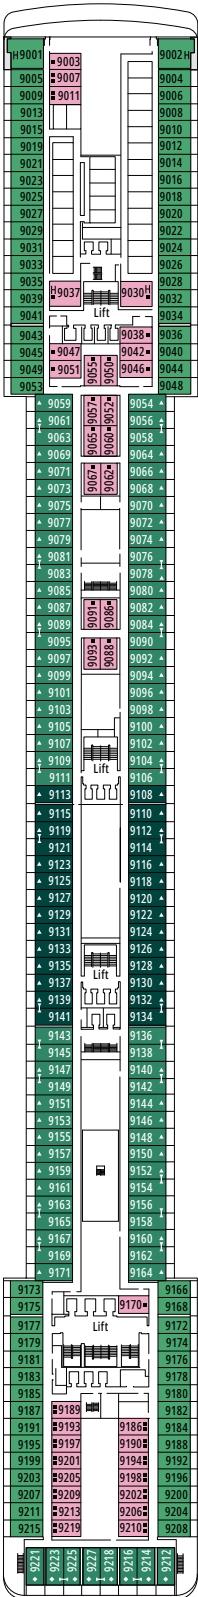

MSC POESIA

DECK PLANS

DECK PLANS & ACCOMMODATIONS

1.223 CABINS
3.223 GUESTS

BAR DEI POETI

LEGEND

▲	Sofa bed
◆	Double sofa bed
■	3 rd bed is a pullman bed
■ ■	3 rd and 4 th beds are pullman beds
↔	Connecting cabins
H	Cabin for guests with disabilities or reduced mobility
B	Cabin with bathtub
⦿	Cabin with obstructed view
■ ▨	Balcony with side view or shadow

CABIN CATEGORIES

MSC Yacht Club Royal Suite with Whirlpool Bath	YC3	15
MSC Yacht Club Two-Room Grand Suite	YCL	11-15
MSC Yacht Club Deluxe Suite	YC1	15
MSC Yacht Club Interior Suite	YIN	14
Deluxe Balcony Aurea	BA	9-11
Premium Balcony	BL2	10-12
Premium Balcony	BL1	8-9
Deluxe Balcony	BR2	10-12
Deluxe Balcony	BR1	8-9
Deluxe Balcony with Partial View	BP	12
Deluxe Ocean View	OR2	8
Deluxe Ocean View	OR1	5
Deluxe Ocean View with Obstructed View	OO	8
Deluxe Interior	IR2	12-14
Deluxe Interior	IR1	5-11

Ship configuration, data and descriptions may be subject to change depending on the season and on the destination and must be verified at the time of booking.

CASINO ROYAL

BAR SMERALDO

DECK 4
BOCCACCIO

DECK 5
PETRARCA

DECK 6
DANTE

DECK 7
MANZONI

DECK 8
TASSO

MOJITO BAR

CORAL BAY

DECK 9
UNGARETTI

DECK 10
CARDUCCI

DECK 11
D'ANNUNZIO