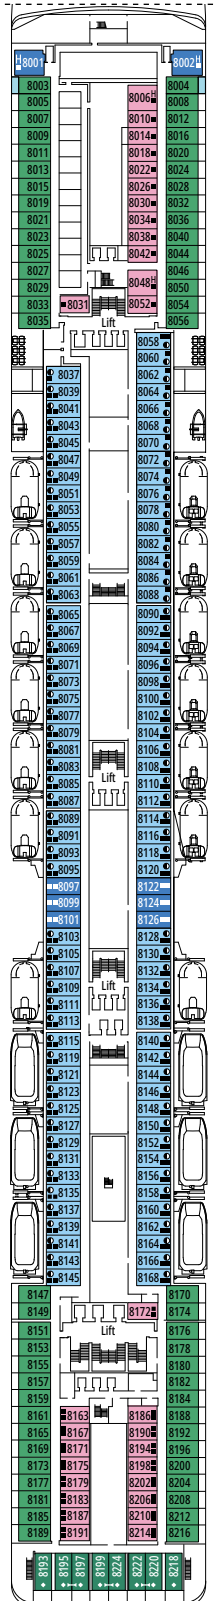

MSC POESIA

DECK PLANS

DECK PLANS & ACCOMMODATIONS

1.223 CABINS
3.223 GUESTS

BAR DEI POETI

LEGEND

▲	Sofa bed
◆	Double sofa bed
■	3 rd bed is a pullman bed
■ ■	3 rd and 4 th beds are pullman beds
↔	Connecting cabins
H	Cabin for guests with disabilities or reduced mobility
B	Cabin with bathtub
⦿	Cabin with obstructed view
■ ▨	Balcony with side view or shadow

CABIN CATEGORIES

MSC Yacht Club Royal Suite with Whirlpool Bath	YC3	15
MSC Yacht Club Two-Room Grand Suite	YCL	11-15
MSC Yacht Club Deluxe Suite	YC1	15
MSC Yacht Club Interior Suite	YIN	14
Deluxe Balcony Aurea	BA	9-11
Premium Balcony	BL2	10-12
Premium Balcony	BL1	8-9
Deluxe Balcony	BR2	10-12
Deluxe Balcony	BR1	8-9
Deluxe Balcony with Partial View	BP	12
Deluxe Ocean View	OR2	8
Deluxe Ocean View	OR1	5
Deluxe Ocean View with Obstructed View	OO	8
Deluxe Interior	IR2	12-14
Deluxe Interior	IR1	5-11

Ship configuration, data and descriptions may be subject to change depending on the season and on the destination and must be verified at the time of booking.

CASINO ROYAL

BAR SMERALDO

DECK 4
BOCCACCIO

DECK 5
PETRARCA

DECK 6
DANTE

DECK 7
MANZONI

DECK 8
TASSO

MOJITO BAR

CORAL BAY

DECK 9
UNGARETTI

DECK 10
CARDUCCI

DECK 11
D'ANNUNZIO