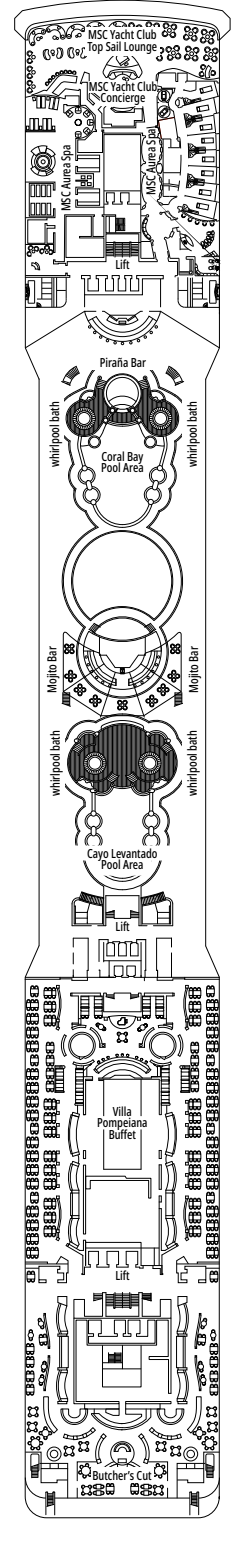

DECK 13
FOSCOLO