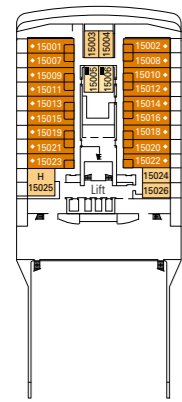

BELLA EXPERIENCE

- Interior
- Outside with Partial View
- Balcony

FANTASTICA EXPERIENCE

- Interior
- Ocean View
- Balcony
- Family Cabins*

AUREA EXPERIENCE

- Interior
- Balcony
- Suite

LEGEND

- ▲ Sofa bed
- ◆ Double sofa bed
- 3rd bed is a pullman bed
- 3rd and 4th beds are pullman beds
- ↔ Connecting Cabins
- H Cabins for guests with disabilities or reduced mobility
- ◐ Cabins with partial view
- Balcony with metal balustrade
- Balcony with half glass half metal balustrade

* The ship offers many family cabins which are the combination of 2 connected cabins.
Please contact your travel agent for all the available options.
All cabins have one double bed convertible to two single beds except in cabins for guests with disabilities or reduced mobility (H), this does not apply to cabin 15025.
3rd and 4th beds available in all categories except for Balcony Bella.