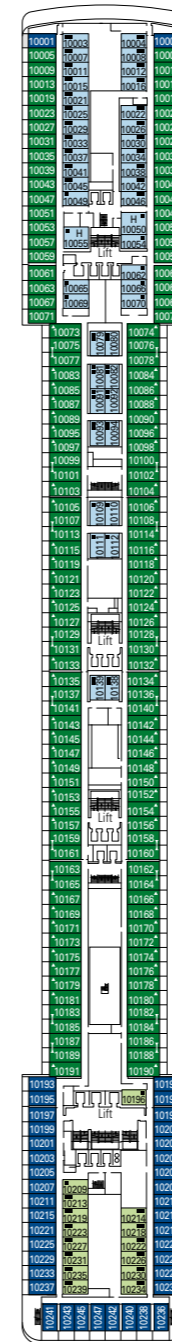

MSC Musica

Use the deck plans to select your ideal cabin.
Choose the deck you wish then use the colours to identify the category of accommodation you desire.

Cabins 1275 | Guests 3223

Cabin Categories and Experiences.

BELLA EXPERIENCE

- Interior
- Outside with Partial View
- Balcony

FANTASTICA EXPERIENCE

- Interior
- Ocean View
- Balcony
- Family Cabins*

AUREA EXPERIENCE

- Interior
- Balcony
- Suite

LEGEND

- ▲ Sofa bed
- ◆ Double sofa bed
- 3rd bed is a pullman bed
- 3rd and 4th beds are pullman beds
- ↔ Connecting Cabins
- H Cabins for guests with disabilities or reduced mobility
- ◐ Cabins with partial view
- Balcony with metal balustrade
- Balcony with half glass half metal balustrade

* The ship offers many family cabins which are the combination of 2 connected cabins.
Please contact your travel agent for all the available options.
All cabins have one double bed convertible to two single beds except in cabins for guests with disabilities or reduced mobility (H), this does not apply to cabin 15025.
3rd and 4th beds available in all categories except for Balcony Bella.

DECK 15
CANTATA

DECK 14
CAPRICCIO

DECK 12
VIRTUOSO

DECK 11
ADAGIO

DECK 10
MINUETTO

DECK 9
INTERMEZZO

DECK 8
FORTE

DECK 5
GRAZIOSO