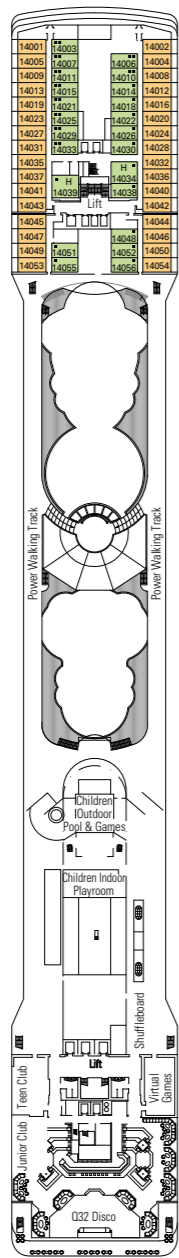

MSC Musica

Use the deck plans to select your ideal cabin.
Choose the deck you wish then use the colours to identify the category of accommodation you desire.

Cabins 1275 | Guests 3223

Cabin Categories and Experiences.

BELLA EXPERIENCE

- Interior
- Outside with Partial View
- Balcony

FANTASTICA EXPERIENCE

- Interior
- Ocean View
- Balcony
- Family Cabins*

AUREA EXPERIENCE

- Interior
- Balcony
- Suite

LEGEND

- ▲ Sofa bed
- ◆ Double sofa bed
- 3rd bed is a pullman bed
- 3rd and 4th beds are pullman beds
- ↔ Connecting Cabins
- H Cabins for guests with disabilities or reduced mobility
- ◐ Cabins with partial view
- Balcony with metal balustrade
- Balcony with half glass half metal balustrade

* The ship offers many family cabins which are the combination of 2 connected cabins.
Please contact your travel agent for all the available options.
All cabins have one double bed convertible to two single beds except in cabins for guests with disabilities or reduced mobility (H), this does not apply to cabin 15025.
3rd and 4th beds available in all categories except for Balcony Bella.

DECK 15
CANTATA

DECK 14
CAPRICCIO

DECK 12
VIRTUOSO

DECK 11
ADAGIO

DECK 10
MINUETTO

DECK 9
INTERMEZZO

DECK 8
FORTE

DECK 5
GRAZIOSO