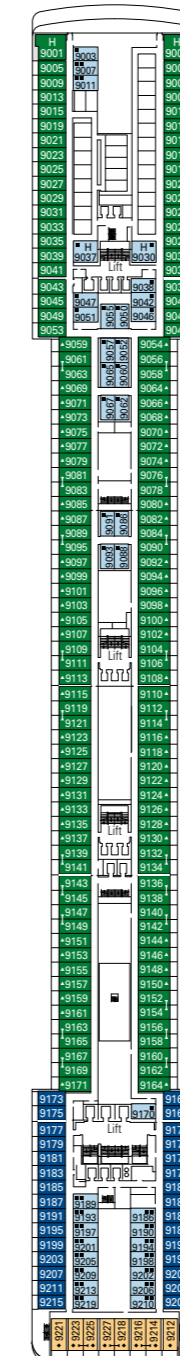

MSC Musica

Use the deck plans to select your ideal cabin.
Choose the deck you wish then use the colours to identify the category of accommodation you desire.

Cabins 1275 | Guests 3223

Cabin Categories and Experiences.

BELLA EXPERIENCE

- Interior
- Outside with Partial View
- Balcony

FANTASTICA EXPERIENCE

- Interior
- Ocean View
- Balcony
- Family Cabins*

AUREA EXPERIENCE

- Interior
- Balcony
- Suite

LEGEND

- ▲ Sofa bed
- ◆ Double sofa bed
- 3rd bed is a pullman bed
- 3rd and 4th beds are pullman beds
- ↔ Connecting Cabins
- H Cabins for guests with disabilities or reduced mobility
- ◐ Cabins with partial view
- Balcony with metal balustrade
- Balcony with half glass half metal balustrade

* The ship offers many family cabins which are the combination of 2 connected cabins.
Please contact your travel agent for all the available options.
All cabins have one double bed convertible to two single beds except in cabins for guests with disabilities or reduced mobility (H), this does not apply to cabin 15025.
3rd and 4th beds available in all categories except for Balcony Bella.

DECK 15
CANTATA

DECK 14
CAPRICCIO

DECK 12
VIRTUOSO

DECK 11
ADAGIO

DECK 10
MINUETTO

DECK 9
INTERMEZZO

DECK 8
FORTE

DECK 5
GRAZIOSO