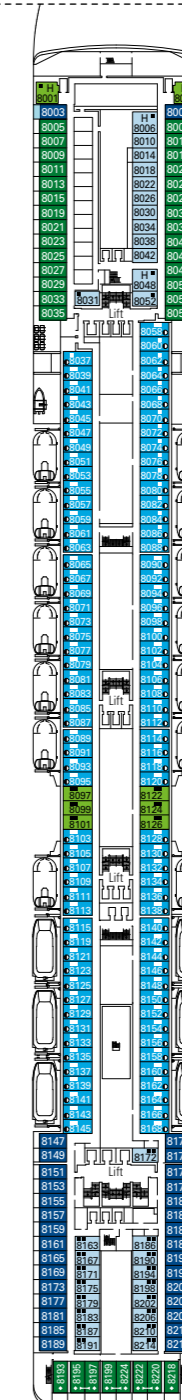

MSC Musica

Use the deck plans to select your ideal cabin.
Choose the deck you wish then use the colours to identify the category of accommodation you desire.

Cabins 1275 | Guests 3223

Cabin Categories and Experiences.

BELLA EXPERIENCE

- Interior
- Outside with Partial View
- Balcony

FANTASTICA EXPERIENCE

- Interior
- Ocean View
- Balcony
- Family Cabins*

AUREA EXPERIENCE

- Interior
- Balcony
- Suite

LEGEND

- ▲ Sofa bed
- ◆ Double sofa bed
- 3rd bed is a pullman bed
- 3rd and 4th beds are pullman beds
- ↔ Connecting Cabins
- H Cabins for guests with disabilities or reduced mobility
- ◐ Cabins with partial view
- Balcony with metal balustrade
- Balcony with half glass half metal balustrade

* The ship offers many family cabins which are the combination of 2 connected cabins.
Please contact your travel agent for all the available options.
All cabins have one double bed convertible to two single beds except in cabins for guests with disabilities or reduced mobility (H), this does not apply to cabin 15025.
3rd and 4th beds available in all categories except for Balcony Bella.

DECK 15
CANTATA

DECK 14
CAPRICCIO

DECK 12
VIRTUOSO

DECK 11
ADAGIO

DECK 10
MINUETTO

DECK 9
INTERMEZZO

DECK 8
FORTE

DECK 5
GRAZIOSO