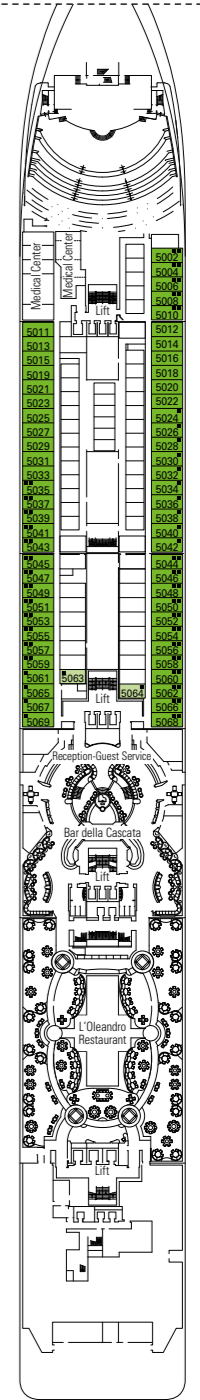

MSC Musica

Use the deck plans to select your ideal cabin.
Choose the deck you wish then use the colours to identify the category of accommodation you desire.

Cabins 1275 | Guests 3223

Cabin Categories and Experiences.

BELLA EXPERIENCE

- Interior
- Outside with Partial View
- Balcony

FANTASTICA EXPERIENCE

- Interior
- Ocean View
- Balcony
- Family Cabins*

AUREA EXPERIENCE

- Interior
- Balcony
- Suite

LEGEND

- ▲ Sofa bed
- ◆ Double sofa bed
- 3rd bed is a pullman bed
- 3rd and 4th beds are pullman beds
- ↔ Connecting Cabins
- H Cabins for guests with disabilities or reduced mobility
- ◐ Cabins with partial view
- Balcony with metal balustrade
- Balcony with half glass half metal balustrade

* The ship offers many family cabins which are the combination of 2 connected cabins.
Please contact your travel agent for all the available options.
All cabins have one double bed convertible to two single beds except in cabins for guests with disabilities or reduced mobility (H), this does not apply to cabin 15025.
3rd and 4th beds available in all categories except for Balcony Bella.

DECK 15
CANTATA

DECK 14
CAPRICCIO

DECK 12
VIRTUOSO

DECK 11
ADAGIO

DECK 10
MINUETTO

DECK 9
INTERMEZZO

DECK 8
FORTE

DECK 5
GRAZIOSO