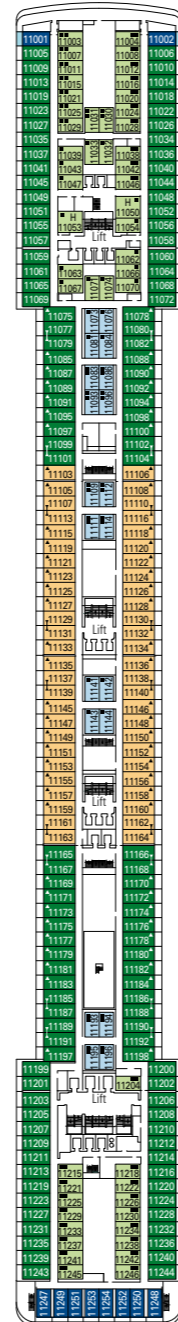

MSC Musica

Use the deck plans to select your ideal cabin.
Choose the deck you wish then use the colours to identify the category of accommodation you desire.

Cabins 1275 | Guests 3223

Cabin Categories and Experiences.

BELLA EXPERIENCE

- Interior
- Outside with Partial View
- Balcony

FANTASTICA EXPERIENCE

- Interior
- Ocean View
- Balcony
- Family Cabins*

AUREA EXPERIENCE

- Interior
- Balcony
- Suite

LEGEND

- ▲ Sofa bed
- ◆ Double sofa bed
- 3rd bed is a pullman bed
- 3rd and 4th beds are pullman beds
- ↔ Connecting Cabins
- H Cabins for guests with disabilities or reduced mobility
- ◐ Cabins with partial view
- Balcony with metal balustrade
- Balcony with half glass half metal balustrade

* The ship offers many family cabins which are the combination of 2 connected cabins.
Please contact your travel agent for all the available options.
All cabins have one double bed convertible to two single beds except in cabins for guests with disabilities or reduced mobility (H), this does not apply to cabin 15025.
3rd and 4th beds available in all categories except for Balcony Bella.

DECK 15
CANTATA

DECK 14
CAPRICCIO

DECK 12
VIRTUOSO

DECK 11
ADAGIO

DECK 10
MINUETTO

DECK 9
INTERMEZZO

DECK 8
FORTE

DECK 5
GRAZIOSO