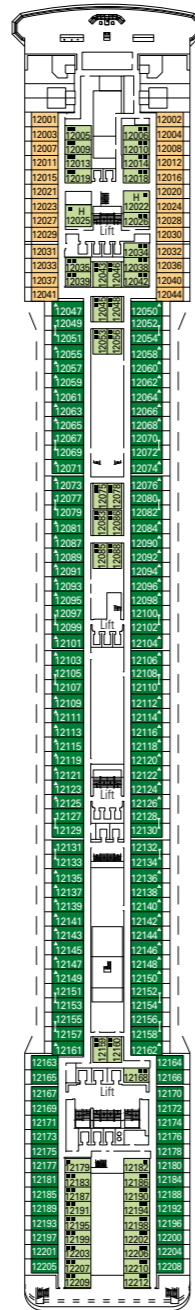

MSC Musica

Use the deck plans to select your ideal cabin.
Choose the deck you wish then use the colours to identify the category of accommodation you desire.

Cabins 1275 | Guests 3223

Cabin Categories and Experiences.

BELLA EXPERIENCE

- Interior
- Outside with Partial View
- Balcony

FANTASTICA EXPERIENCE

- Interior
- Ocean View
- Balcony
- Family Cabins*

AUREA EXPERIENCE

- Interior
- Balcony
- Suite

LEGEND

- ▲ Sofa bed
- ◆ Double sofa bed
- 3rd bed is a pullman bed
- 3rd and 4th beds are pullman beds
- ↔ Connecting Cabins
- H Cabins for guests with disabilities or reduced mobility
- ◐ Cabins with partial view
- Balcony with metal balustrade
- Balcony with half glass half metal balustrade

* The ship offers many family cabins which are the combination of 2 connected cabins.
Please contact your travel agent for all the available options.
All cabins have one double bed convertible to two single beds except in cabins for guests with disabilities or reduced mobility (H), this does not apply to cabin 15025.
3rd and 4th beds available in all categories except for Balcony Bella.

DECK 15
CANTATA

DECK 14
CAPRICCIO

DECK 12
VIRTUOSO

DECK 11
ADAGIO

DECK 10
MINUETTO

DECK 9
INTERMEZZO

DECK 8
FORTE

DECK 5
GRAZIOSO